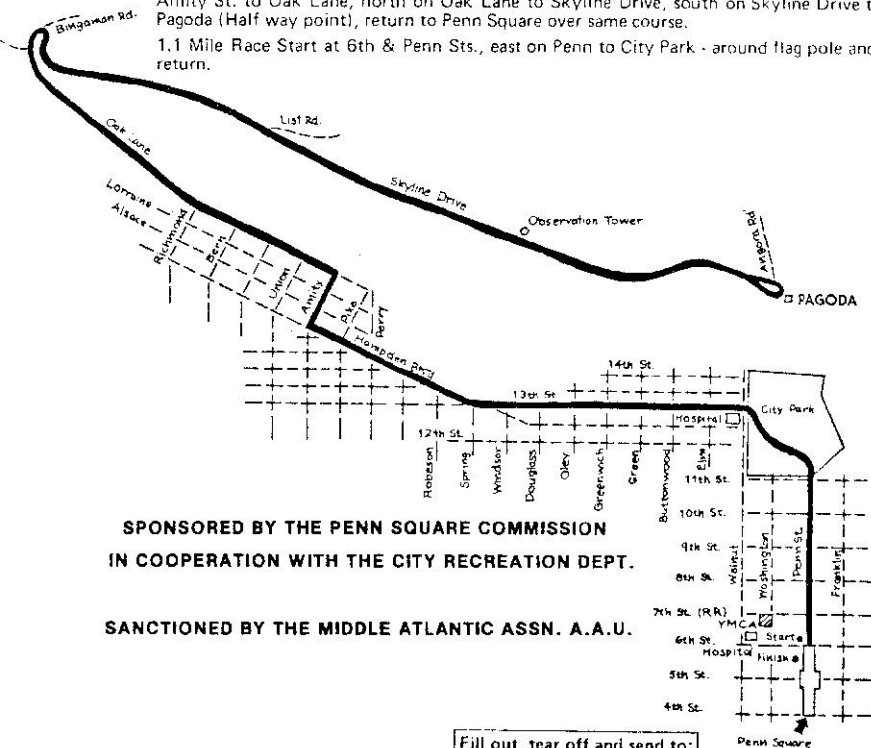

THE 6TH ANNUAL PENN SQUARE PAGODA CLASSIC

20-KILOMETER RACE

Course

20 Km Race will start on Penn Square (6th & Penn Sts.) east on Penn St. to City Park, thru park to 13th St. to Hampden Blvd., north on Hampden Blvd. to Amity St., east on Amity St. to Oak Lane, north on Oak Lane to Skyline Drive, south on Skyline Drive to Pagoda (Half way point), return to Penn Square over same course.

1.1 Mile Race Start at 6th & Penn Sts., east on Penn to City Park - around flag pole and return.

SPONSORED BY THE PENN SQUARE COMMISSION
IN COOPERATION WITH THE CITY RECREATION DEPT.

SANCTIONED BY THE MIDDLE ATLANTIC ASSN. A.A.U.

Fill out, tear off and send to:
Ron Kiehl
846 Beach Street
Reading, PA 19605
Phone: 215-921-0451

ENTRY FORM

AAU CERTIFIED COURSE
READING, PA

JULY 4, 1980 — 10:10A.M.

RAIN OR SHINE

ALSO 1.1 MILE STREET RUN

13 YEARS & UNDER — 9:20A.M.

Entries

2.0 kilometer race entry fee is $3.00 for advance entries. Advance entries must be postmarked by June 30th. Post entry fee is $4.00. All entrants will receive mementos of the event.

1.1 mile race entry fee is $.50. Post entry fee is $1.00. Mail entries to: Ron Kiehl, Race Director, 846 Beach Street, Reading, Pa. 19605. Make checks payable to: "Penn Square-Pagoda Race Fund."

Awards

20 kilometer race. Open: Awards to the first 10 finishers among the men and the first 5 finishers among the women. Trophies to the top 3 in each age group and to the oldest and youngest finishers.

1.1 mile race. Trophies to the top 3 in each age group.

Refreshments

Will be available after the race.

Facilities

Race headquarters will be set up on Penn Square on the day of the race. Showers and dressing rooms for men and ladies will be available at the Reading Central YMCA, Reed and Washington Streets, about 1½ blocks from Penn Square. (Sorry, we cannot be responsible for anything left in dressing rooms.) Rest room facilities will also be available on Penn Square.

Special Feature

Race will be started by Her Honor, Reading Mayor Karen Miller. A Revolutionary War artillery piece will be used at the start.